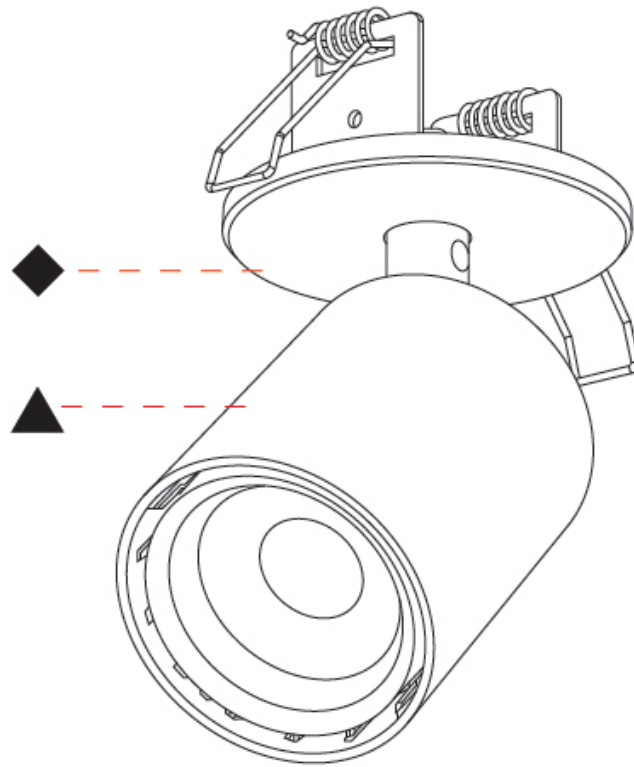

A3D343-

PROJECT	_____
TYPE	_____
SPECIFIER	_____
QUANTITY	_____
DATE	_____

A