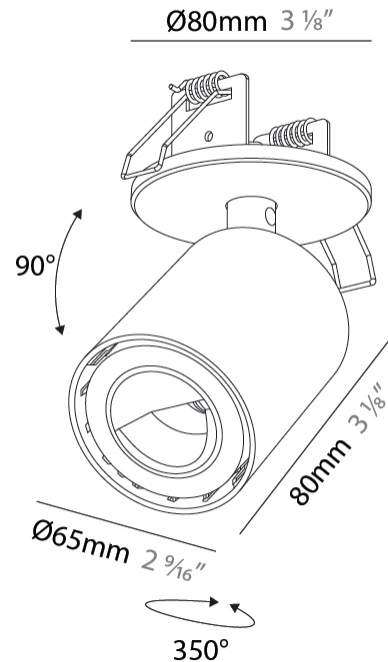

GENERAL

Series: Oiko Pro In
Brand: Prolicht
Division: Architectural
Mounting Type: Surface
Mounting Location: Ceiling
Subcategory: Wallwash

PHYSICAL

Shape: Cylinder
Diameter (mm): 65
Diameter (in): 2 ⁹/₁₆
Height (mm): 120
Depth (mm): 50
Height (in): 4 ³/₄
Depth (in): 1 ¹⁵/₁₆
Light Distribution: Adjustable / Direct
Fixture Finish: SSR / BKV / CWI / CRY / HAB / UFT / ITA / RUA / FTG / MYG / LOD / PUS / FRO / FUP / KIA / POP / BLS / SPG / MEY / GOH / GUM / CHC / COM / ABZ / JAG / OBR / MOS / ROR
Fixture Material: Aluminum
Cut-out Measurements: 68mm / 2 11/16"

ELECTRICAL

Lamp Type: LED
Input Wattage (W): 19.3
Total Output Wattage (W): 17.3
Dimming: Tri-Mode (Non-Dimming and Phase Dimming (120Vac only) and 0-10V Dimming)
Driver Included: No
Driver Location: Remote
Driver Type: Constant Current - Universal
Driver Class: Class 2
Input Voltage (V): 120 - 277
Constant Current (MA): 500

LED

Number of LEDs: 1
Color Temperature (°K): 2700 / 3000 / 3500 / 4000
Max. Delivered Lumen (lm): 1624 / 1632 / 1708 / 1724
Nominal Lumen (lm): 2040 / 2050 / 2146 / 2166
CRI: >90 CRI
Lamp Life (hrs): 50000

OPTICAL

Adjustability: Rotational 350°; Tilt 90°

RATINGS AND CERTIFICATIONS

Certified By: CSA Certified to UL and CSA Standards
IP rating: IP20