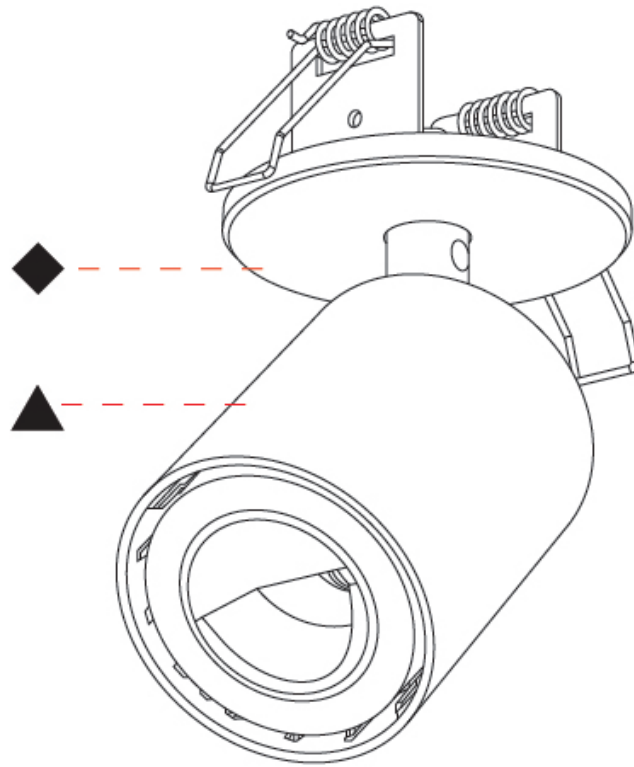

A3D342-

PROJECT _____

TYPE _____

SPECIFIER _____

QUANTITY _____

DATE _____

A